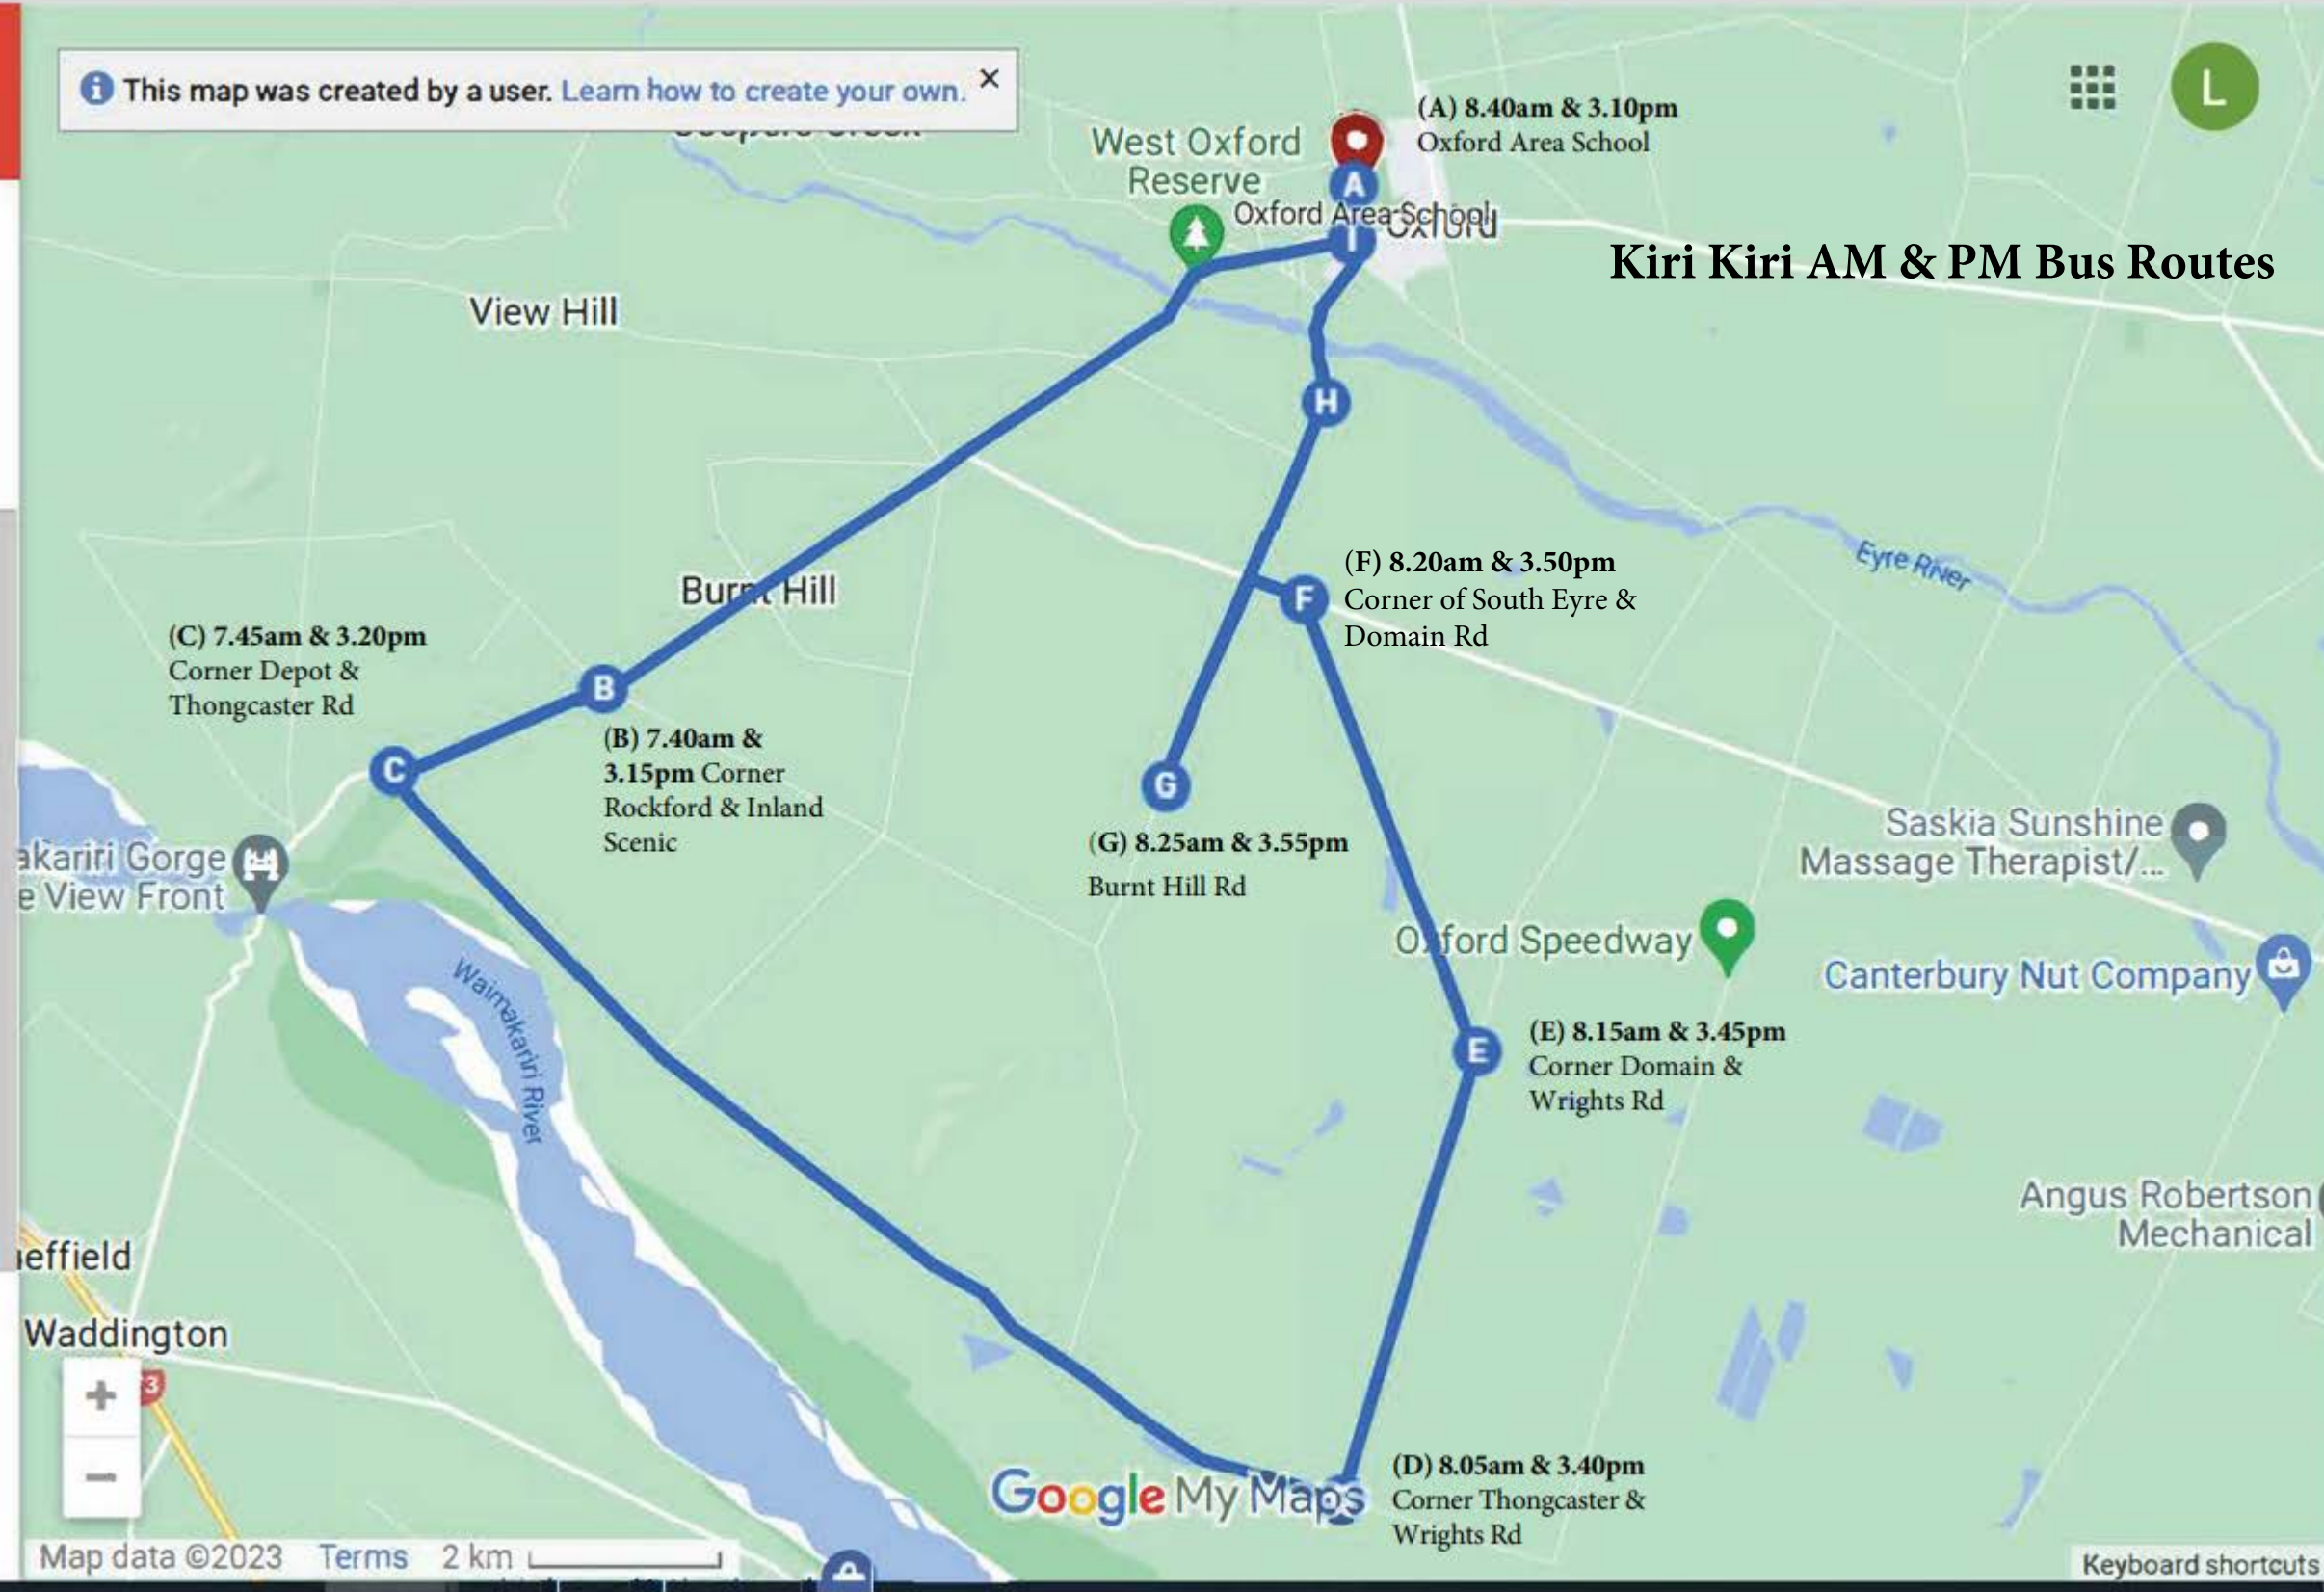

This map was created by a user. [Learn how to create your own.](#)

## Kiri Kiri AM & PM Bus Routes

Google My Maps