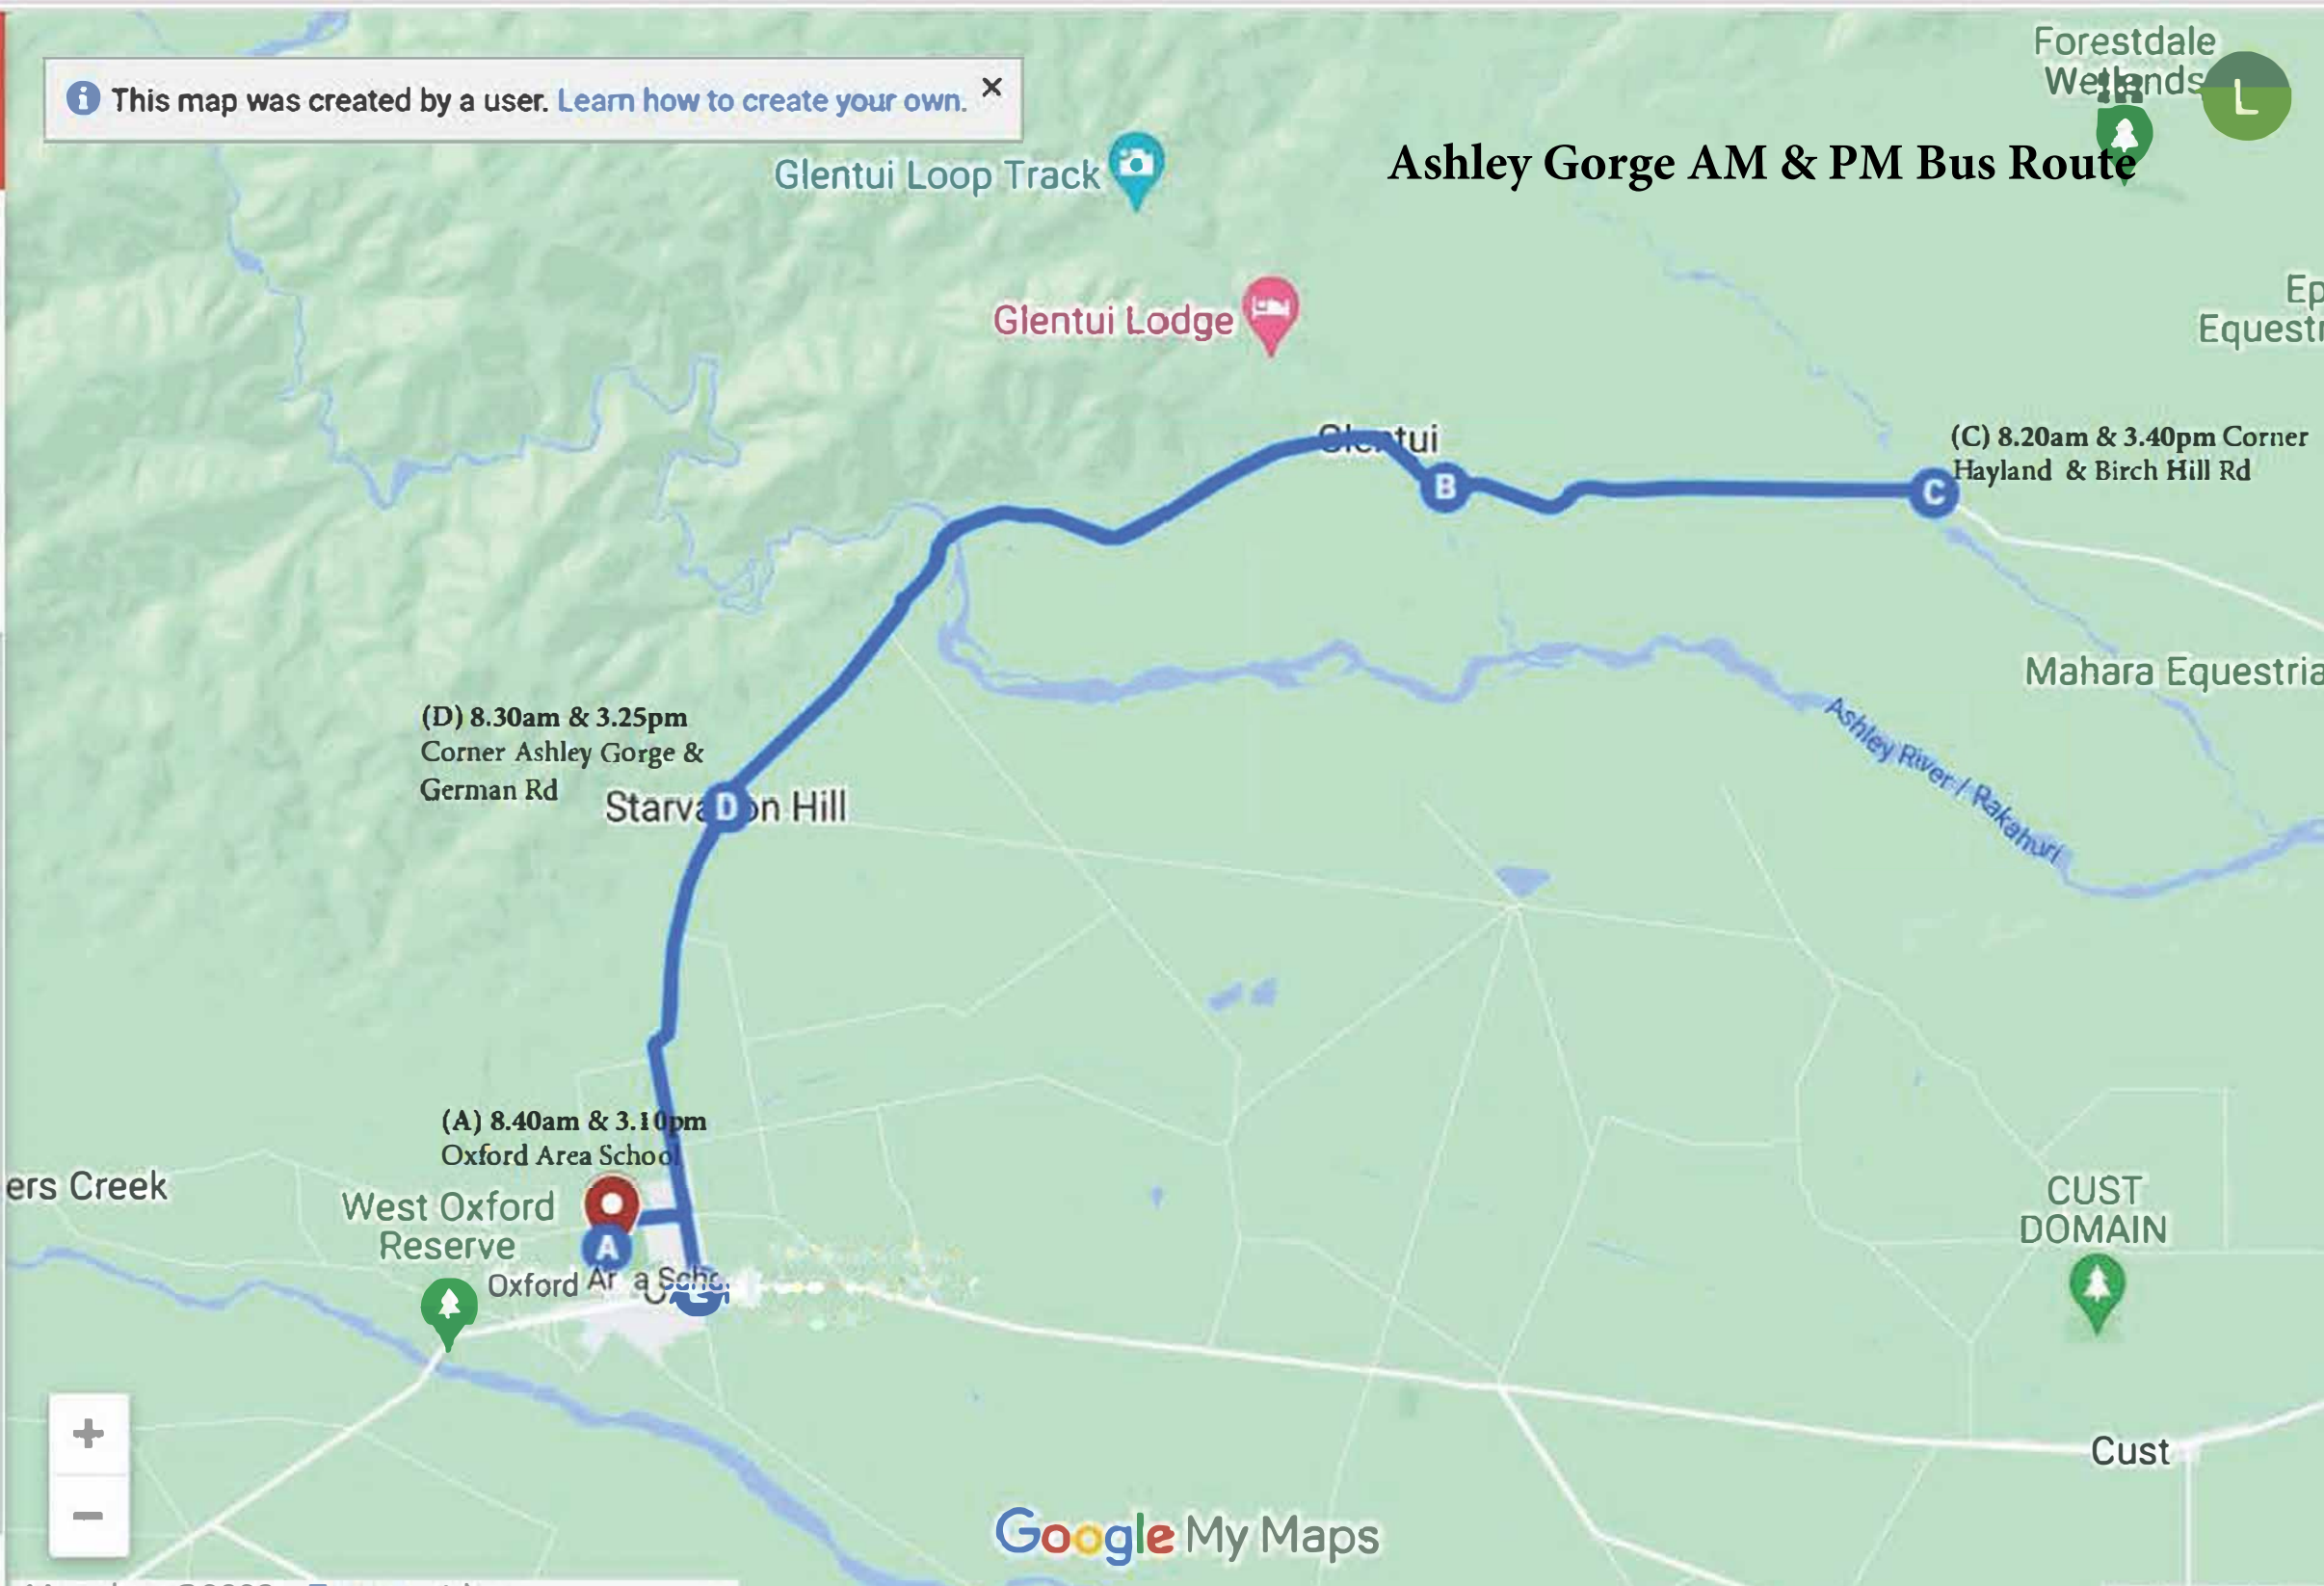

 This map was created by a user. [Learn how to create your own.](#) 

Ashley Gorge AM & PM Bus Route

(D) 8.30am & 3.25pm
Corner Ashley Gorge &
German Rd

(A) 8.40am & 3.10pm
Oxford Area School

(C) 8.20am & 3.40pm
Corner Hayland & Birch Hill Rd